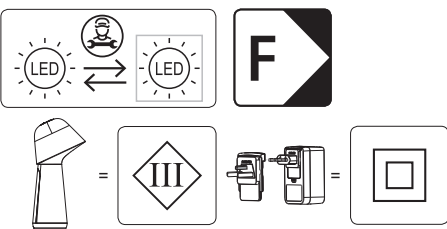

PHILIPS

hue personal wireless lighting

White and color ambiance

Gradient

Twilight
Sleep and wake-up light

Energise and wind down
with smart lighting

www.philips-hue.com/connectproduct

Signify
I.B.R.S. / C.C.R.I. Numéro 10461
5600 VB Eindhoven, the Netherlands
00800-74454775