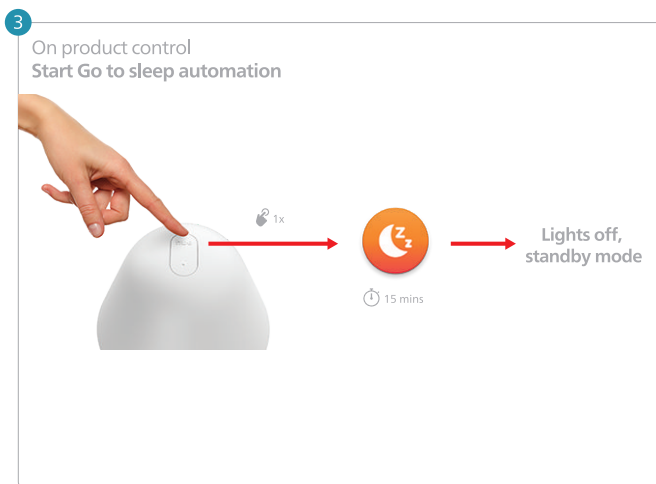

PHILIPS

hue personal wireless lighting

White and color ambiance

Gradient

Twilight
Sleep and wake-up light

Energise and wind down
with smart lighting

www.philips-hue.com/connectproduct

Signify
I.B.R.S. / C.C.R.I. Numéro 10461
5600 VB Eindhoven, the Netherlands
00800-74454775