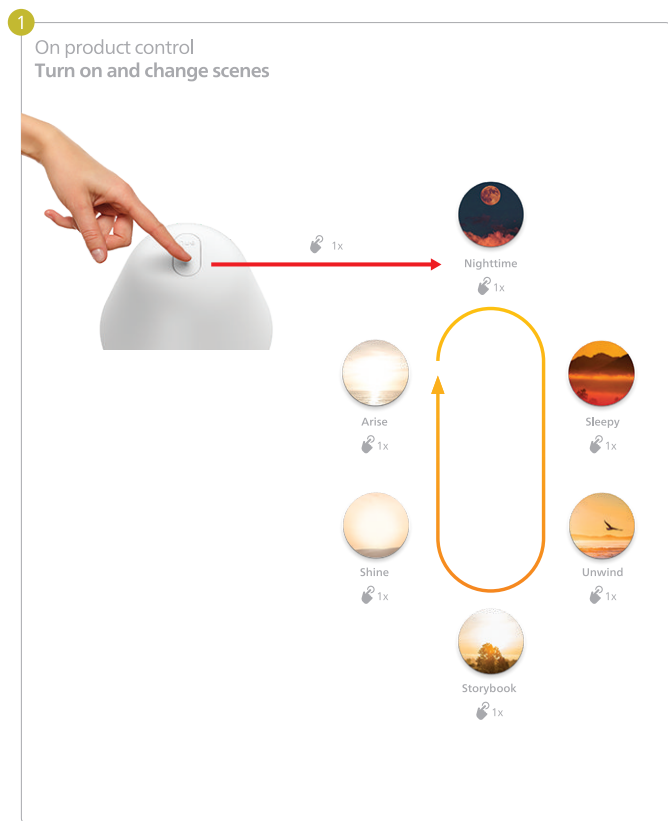

PHILIPS

hue personal wireless lighting

White and color ambiance

Gradient

Twilight
Sleep and wake-up light

Energise and wind down
with smart lighting

www.philips-hue.com/connectproduct

Signify
I.B.R.S. / C.C.R.I. Numéro 10461
5600 VB Eindhoven, the Netherlands
00800-74454775