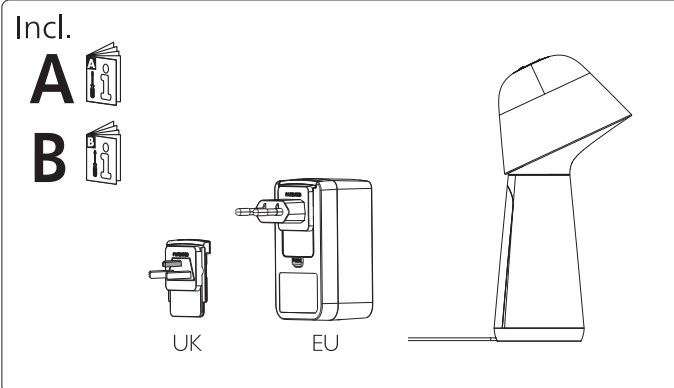

PHILIPS

hue personal wireless lighting

White and color ambiance

Gradient

Twilight
Sleep and wake-up light

Energise and wind down
with smart lighting

www.philips-hue.com/connectproduct

Signify
I.B.R.S. / C.C.R.I. Numéro 10461
5600 VB Eindhoven, the Netherlands
00800-74454775