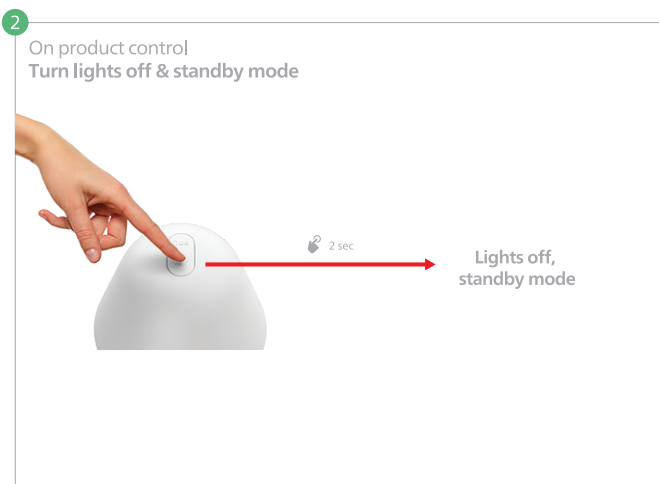

PHILIPS

hue personal wireless lighting

White and color ambiance

Gradient

Twilight
Sleep and wake-up light

Energise and wind down
with smart lighting

www.philips-hue.com/connectproduct

Signify
I.B.R.S. / C.C.R.I. Numéro 10461
5600 VB Eindhoven, the Netherlands
00800-74454775