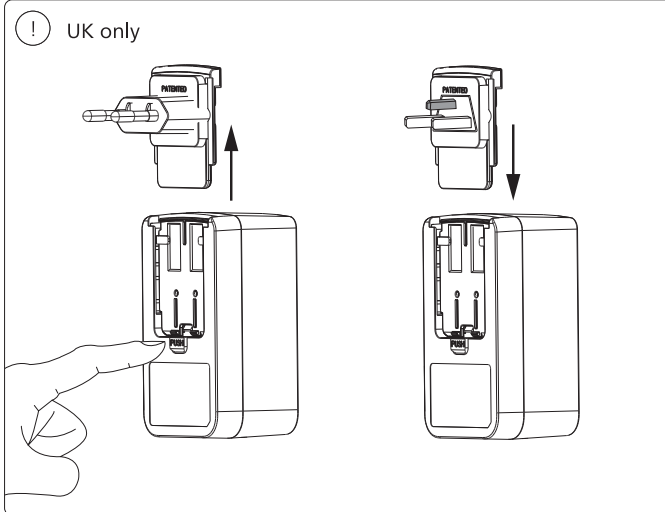

PHILIPS

hue personal wireless lighting

White and color ambiance

Gradient

Twilight
Sleep and wake-up light

Energise and wind down
with smart lighting

www.philips-hue.com/connectproduct

Signify
I.B.R.S. / C.C.R.I. Numéro 10461
5600 VB Eindhoven, the Netherlands
00800-74454775