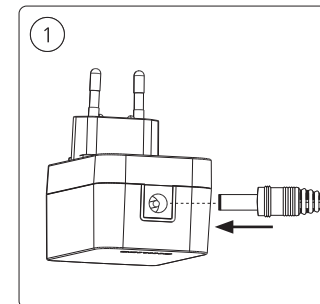

PHILIPS

hue personal wireless lighting

White and color ambiance

Gradient

Twilight
Sleep and wake-up light

Energise and wind down
with smart lighting

www.philips-hue.com/connectproduct

Signify
I.B.R.S. / C.C.R.I. Numéro 10461
5600 VB Eindhoven, the Netherlands
00800-74454775