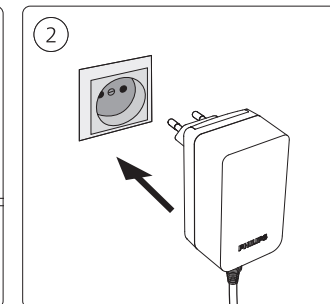

PHILIPS

hue personal wireless lighting

White and color ambiance

Gradient

Twilight
Sleep and wake-up light

Energise and wind down
with smart lighting

www.philips-hue.com/connectproduct

Signify
I.B.R.S. / C.C.R.I. Numéro 10461
5600 VB Eindhoven, the Netherlands
00800-74454775