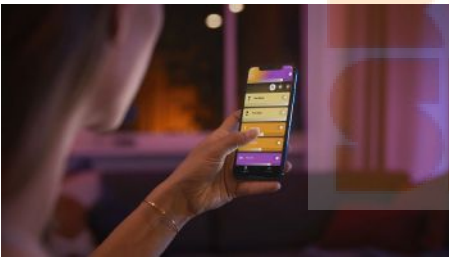

Easy smart lighting

Bring colour to your home with a spotlight bulb. With 16 million colours, this light can give your home a new personality. Control instantly via Bluetooth in one room or connect to a Hue Bridge to unlock the full suite of features.

Turn on your imagination

- Play with light and choose from 16 million colours

Easy smart lighting

- Control up to 10 lights with the Bluetooth app
- Control lights with your voice*
- Create a personalised experience with colourful smart light
- Set the right mood with warm to cool white light
- Get the perfect light recipes for your daily activities
- Unlock full suite of smart light features with Hue Bridge

Highlights

Paint with light

Play with light and choose from 16 million colours in the Hue app to match the light to your mood. Use a favourite photo and re-live that special moment with splashes of light. Save your favourite light settings and recall them whenever you want with the tap of a finger.

Control up to 10 lights with the Bluetooth app

With the Hue Bluetooth app, you can control your Hue smart lights in a single room of your home. Add up to 10 smart lights and control them all with just the touch of a button on your mobile device.