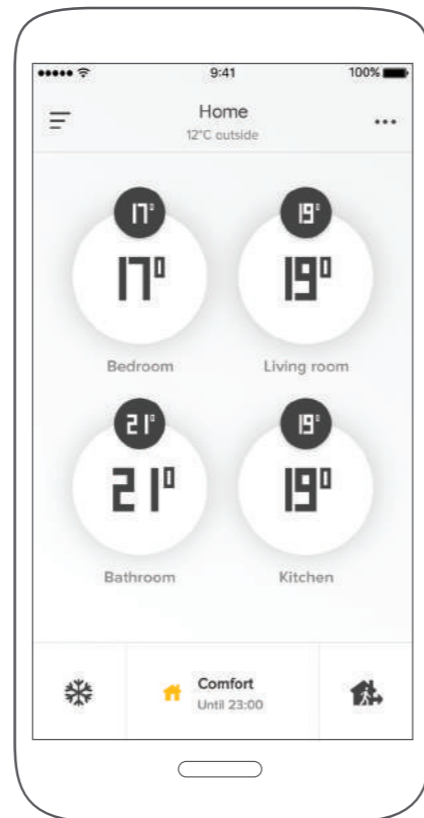

NETATMO

BY
S+ARCK[®]

smart radiator valves

37%

less energy
to heat your home

Energy savings of 37%*

- The Valves set a schedule aligned with your daily routine, to heat only where and when you need it.
- Open Window Detection: effectively avoid energy waste.
- Track your energy consumption day to day and schedule your heating more effectively.

Room-by-room comfort

- Fine-tune your comfort temperature room by room.
- Smart Regulation: the Valves analyse the room environment in real time and adjust heating according to sunshine level and room use.
- Manual Boost: temporarily raise the temperature in a specific room.

*Source: JSS, Centrale-Supélec School of Engineering study on a traditional flat fully equipped with Netatmo Smart Radiator Valves.

In the morning, users choose the Comfort + mode. They heat the bathroom at 21°C, the living room at 19°C and the bedroom at 17°C.

Relay

Acts as a relay between the Valves and the Wi-Fi router.
Size: 83x83x24 mm.

Sensors and measurements

Temperature (measurements):
Range: 0°C to 50°C
Accuracy: +- 0,5°C
Temperature (setpoint):
Setpoint range: 5°C à 30°C
Measurement increment:
0.5°C
Units: °C