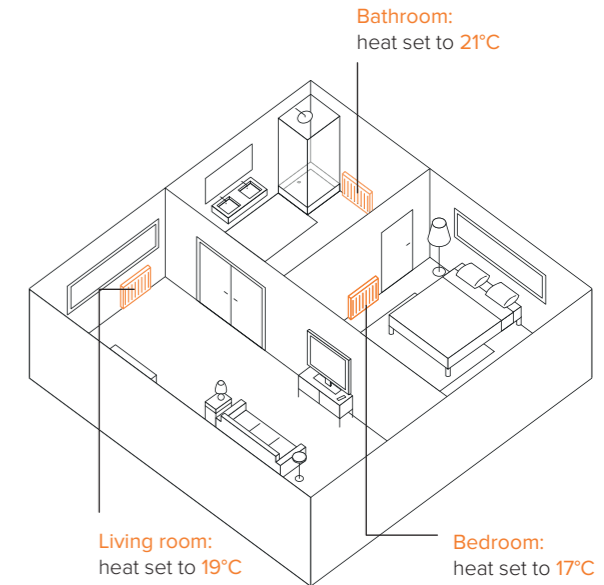

Room-by-room comfort

- Fine-tune your comfort temperature room by room.
- Smart Regulation: the Valves analyse the room environment in real time and adjust heating according to sunshine level and room use.
- Manual Boost: temporarily raise the temperature in a specific room.

*Source: JSS, Centrale-Supélec School of Engineering study on a traditional flat fully equipped with Netatmo Smart Radiator Valves.

In the morning, users choose the Comfort + mode. They heat the bathroom at 21°C, the living room at 19°C and the bedroom at 17°C.