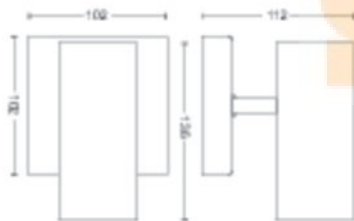

High-quality light and design

- High light output