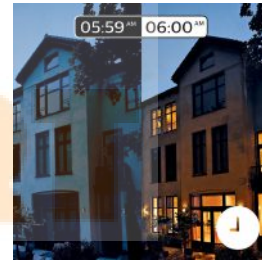

Timers for your convenience

Philips Hue can make it seem like you're at home when you're not, using the schedule function in the Philips Hue app. Set the lights to come on at a pre-set time, so the lights are on when you arrive home. You can even set rooms to light up at different times. And of course, you can let the lights turn off gradually during the night, so you never have to worry whether you've left any lights on. Connection with the Philips Hue bridge is required for this functionality.