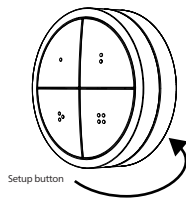

PHILIPS

hue
personal wireless lighting

Tap dial switch

1

www.philips-hue.com/connectproduct

2a

2a > 3

2b