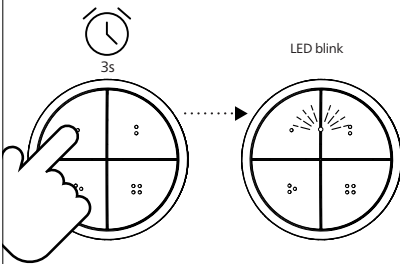

PHILIPS

hue
personal wireless lighting

Tap dial switch

1

www.philips-hue.com/connectproduct

2a

2a > 3

2b

2b > 4

3

!

> 9

!

4

5

6

User manual
Benutzerhandbuch
Notice d'emploi
Manual de usuario
Manual do usuário
Manuale d'uso