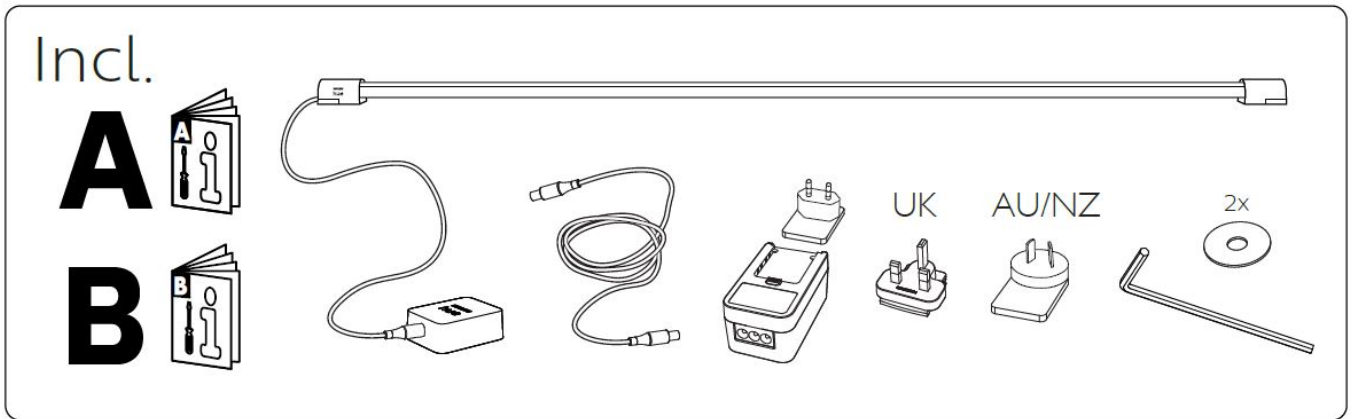

Included and Excluded Parts