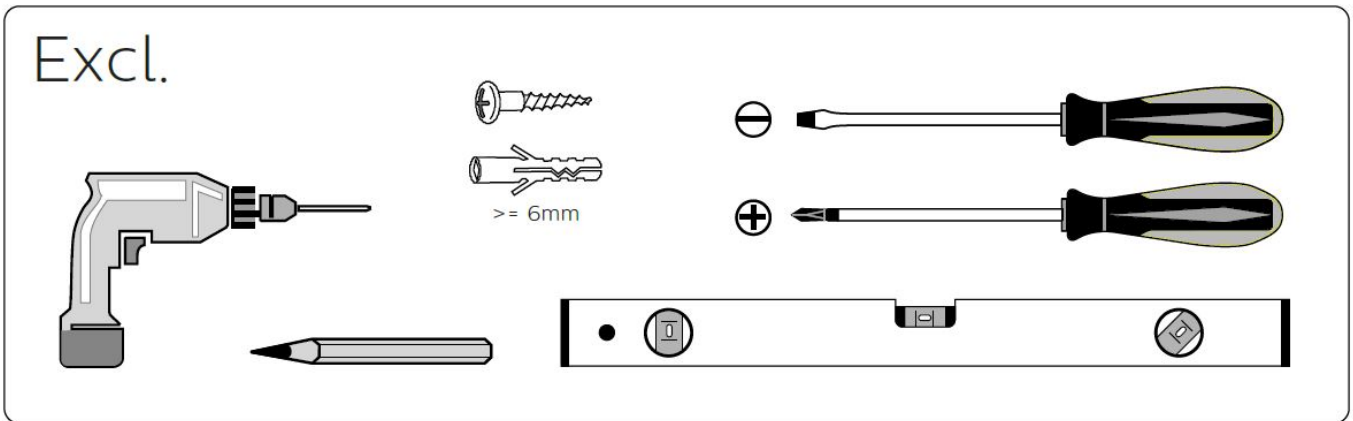

Included and Excluded Parts