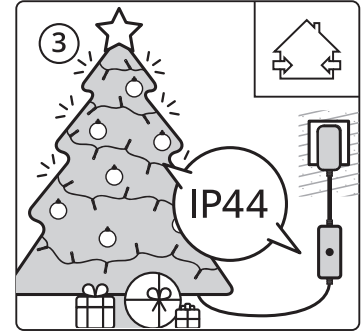

**Caution:**  
When the product is used outdoors  
the mains plug must be connected to  
socket outlet located indoors

# WiZ

WiZ Fairy Light Manual  
9290041012, 9290041013  
9290041016

Incl.

1

9290041012 9290041013 9290041016

2

3

4