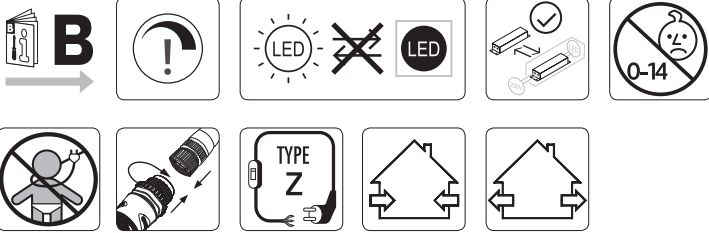

**Caution:**  
When the product is used outdoors  
the mains plug must be connected to  
socket outlet located indoors

# WiZ

WiZ Fairy Light Manual  
9290041012, 9290041013  
9290041016

Incl.

1

9290041012 9290041013 9290041016

2

3

4