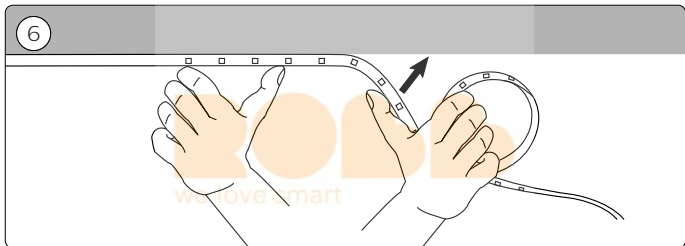

UK

click

OK

Not OK

LED!

Not OK

Min. 90°

X

X

To connect your new Hue luminaire, select the installation instruction (A or B) that is applicable for you.

Discover

For more information visit
philips-hue.com

B**1****2****3****4****5**

www.philips-hue.com/philiphueapp