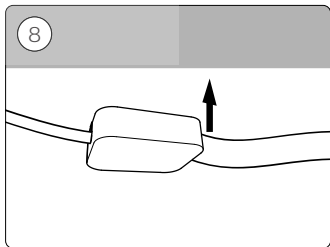

PHILIPS

hue personal
wireless
lighting

Gradient lightstrip

HUE serial number

User manual
Benutzerhandbuch
Notice d'emploi
Manual de usuario
Manual do usuário
Manuale d'uso

Incl.

ROBB
we love smart

Max. 10m

UK

click

OK

Not OK

LED!

Not OK

Min. 90°

X

X

To connect your new Hue luminaire, select the installation instruction (A or B) that is applicable for you.

Discover

For more information visit
philips-hue.com

B**1****2****3****4****5**

www.philips-hue.com/philiphueapp