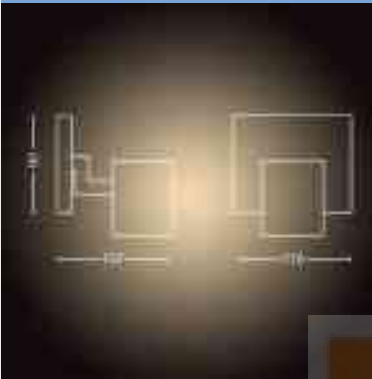

PHILIPS

Runner single
spotlight ext.

Hue White Ambiance

Includes GU10 LED bulb

Bluetooth control via app

Control with app or voice*

Add Hue Bridge to unlock more

53090/30/P9