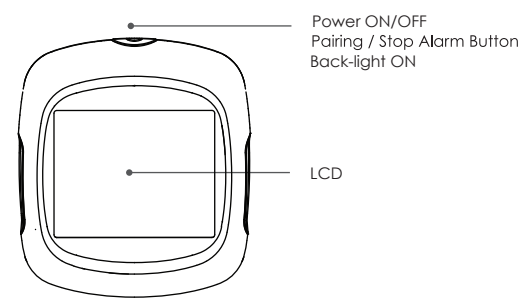

Her s
connect your home

USER MANUAL

FOR

EasyBBQ pro

Smart wireless thermometer

Get to know the Device

The device provides 6 sockets for probes, which enable you monitor 6 items at once. If you need more probes besides these 2 probes in the standard package, standard package can be purchased separately.

Put in the Battery

2 AA size batteries are needed for this device. Make sure they are put in the right direction by following the icons on the unit.

- 1 Press the lock of the battery cover and rotate to open.
- 2 Put in batteries, noticing the icons which shows directions.
- 3 Put back the battery cover.

Install the probes

Up to 6 EasyBBQ probes can be plugged into the EasyBBQ pro. The EasyBBQ will not work properly with probes from a different seller. The device will keep scanning all ports for new probes as long as it is turned on. The probe number and its temperature value will be displayed on the LCD screen one by one.