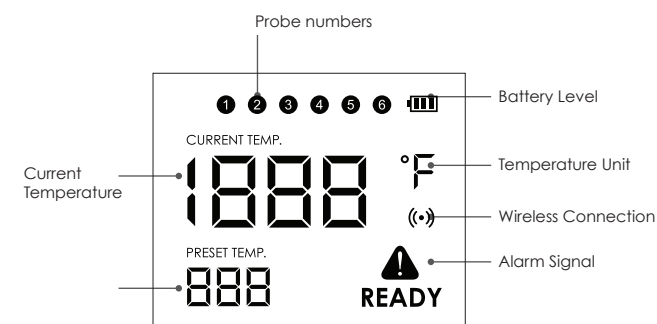

Her s
connect your home

USER MANUAL

FOR

EasyBBQ pro

Smart wireless thermometer

Get to know the Device

The device provides 6 sockets for probes, which enable you monitor 6 items at once. If you need more probes besides these 2 probes in the standard package, standard package can be purchased separately.

Put in the Battery

2 AA size batteries are needed for this device. Make sure they are put in the right direction by following the icons on the unit.

- 1 Press the lock of the battery cover and rotate to open.
- 2 Put in batteries, noticing the icons which shows directions.
- 3 Put back the battery cover.

Install the probes

Up to 6 EasyBBQ probes can be plugged into the EasyBBQ pro. The EasyBBQ will not work properly with probes from a different seller. The device will keep scanning all ports for new probes as long as it is turned on. The probe number and its temperature value will be displayed on the LCD screen one by one.