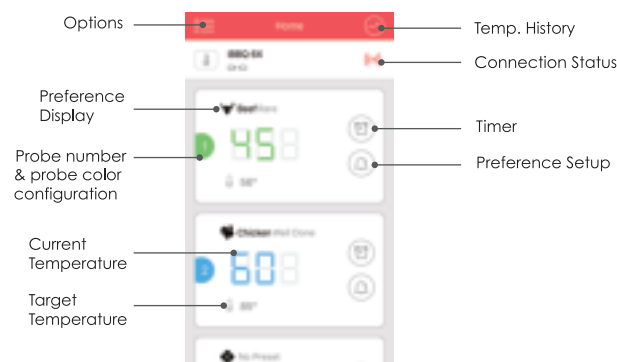

Do the same to turn the thermometer off. When there is no probe plugged into the device it will be powered off automatically after some minutes.

Pair EasyBBQ pro with your phone

- 1 Switch on the EasyBBQ pro
- 2 Turn on Bluetooth on your phone or other device
- 3 Launch the EasyBBQ app and follow the instructions in the app to pair and activate the EasyBBQ pro thermometer

Once paired you don't need to do it again unless you want to use a different device.

Enjoy your BBQ time

This is where you'll select preset grill times for different food types or set your own. EasyBBQ will tell you the actual temperatures and check progress within the temperature graphs. This way you can simultaneously track up to six pieces of food doneness. To make it even easier you can set up grilling notifications and take advantage of everything else the smart EasyBBQ app has to offer.