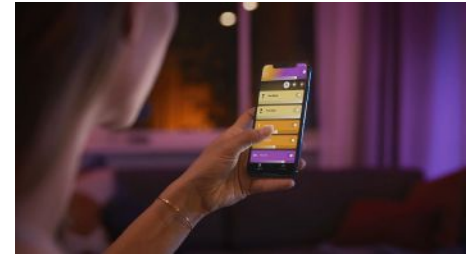

Control up to 10 lights with the Bluetooth app

With the Hue Bluetooth app, you can control your Hue smart lights in a single room of your home. Add up to 10 smart lights and control them all with just the touch of a button on your mobile device.