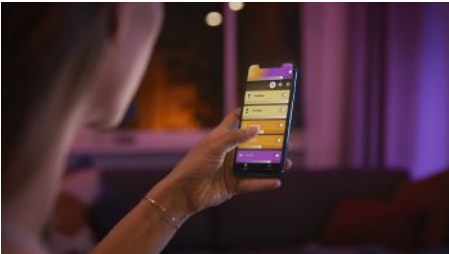

Highlights

Control up to 10 lights with the Bluetooth app

With the Hue Bluetooth app, you can control your Hue smart lights in a single room of your home. Add up to 10 smart lights and control them all with just the touch of a button on your mobile device.