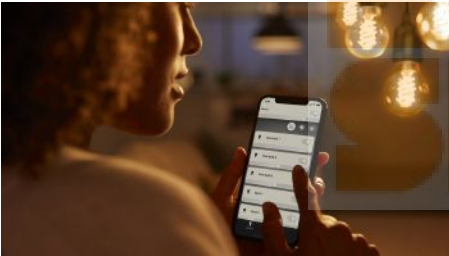

Limitless possibilities

- Vintage design meets modern capabilities

Easy smart lighting

- Control up to 10 lights with the Bluetooth app
- Control lights with your voice*
- Set the right mood with soft white light
- Unlock full suite of smart light features with Hue Bridge

Control up to 10 lights with the Bluetooth app

With the Hue Bluetooth app, you can control your Hue smart lights in a single room of your home. Add up to 10 smart lights and control them all with just the touch of a button on your mobile device.