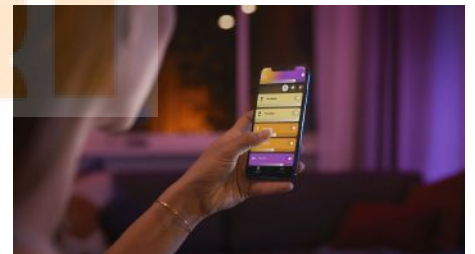

Control up to 10 lights with the Bluetooth app

With the Hue Bluetooth app, you can control your Hue smart lights in a single room of your home. Add up to 10 smart lights and control them all with just the touch of a button on your mobile device.