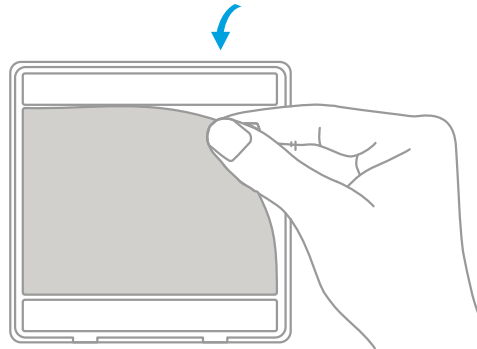

## Installation

Effective Range Test: Quick press any of the two buttons 5 times at your desired position. If the Hub makes voice prompts, it indicates that the accessory can communicate effectively with the Hub.

\* Avoid metal surface to maximize signal strength.

Option 1: Place it directly in the desired position.

Option 2: Remove the protective film, and stick it to the desired position.

\* Keep the surface clean and dry.