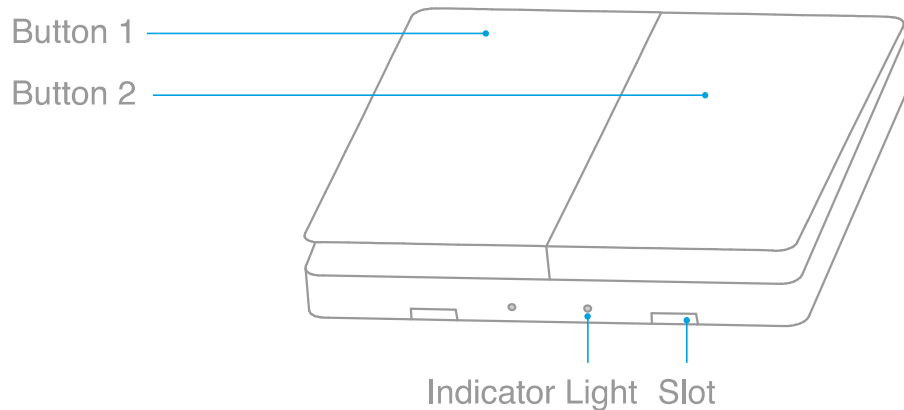

Wireless Remote Switch (Double Rocker)

Quick Start Guide

Product Introduction

Wireless Remote Switch (Double Rocker) is a remote control switch with low energy consumption and standard 86 type industrial design. Simply place or stick it almost anywhere to use. You can control Smart Wall Switch, Smart Plug and other smart accessories with single press, double press or long press of the Wireless Remote Switch.

* A hub is required.

* Aqara Hub is required to enable Aqara Wireless Remote Switch (Double Rocker) to work with HomeKit technology. See www.aqara.com for more details.

* This product is for indoor use only.

Button

Long Press for 10s: Reset

Quick Press 5 Times: Effective Range Test