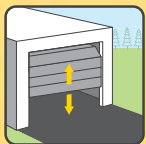

Yale Smart Opener for Garage Doors & Gates

Yale Smart Opener for Garage Doors

Sectional Door

Tilt Door

The Yale Smart Opener is designed to provide seamless access to gates and garages using the Yale Home App, from anywhere in the world. Compact in size and easy to install on already fitted automation devices, you can open your gates and garage doors as you approach, without needing to know where you left your remote.

Grant or revoke rights from the app

Swing Gates

Sliding Gates

Folding Gates

Roller Door

Swing Door

Side Sectional Door

- Easy to install
- Connect from anywhere in the world using your phone: convenient status updates and instant notifications, no matter where you are
- Easy key sharing with family, friends or trusted visitors
- Get notified when garage or gates has been opened without access rights