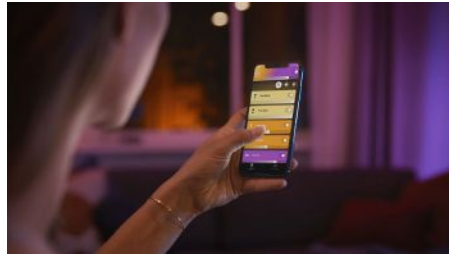

### Easy smart lighting

- Control up to 10 lights with the Bluetooth app
- Create a personalised experience with colourful smart light
- Set the right mood with warm to cool white light
- Get the perfect light recipes for your daily activities
- Unlock full suite of smart light features with Hue Bridge

## A plug-and-play accent lamp

The Philips Hue Bloom is a small, versatile smart lamp that casts light in any of millions of colors. The Bloom's easy plug-and-play design lets you place the lamp anywhere: place it on a table to wash the walls with beautiful light, set it on your nightstand for a gentle nightlight or position it near your TV to enhance your entertainment with light.

## Control with app or voice\*

Philips Hue works with Amazon Alexa, Siri and the Google Assistant. Simple voice commands let you dim, brighten or change the colour of your lights, whether you want to control a single lamp or all lights in your home. Voice control requires a Philips Hue Bridge and a compatible partner device.

## Control up to 10 lights with the Bluetooth app

With the Hue Bluetooth app, you can control your Hue smart lights in a single room of your home. Add up to 10 smart lights and control them all with just the touch of a button on your mobile device.