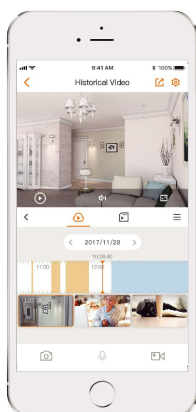

Two-way Talk

Communicate with family and pets easily

Stay close with what you care

With Cloud service, you will have access to what you care as long as Internet is available. You can record daily or motion videos on Cloud and play back anytime anywhere.

<http://www.imoulife.com>