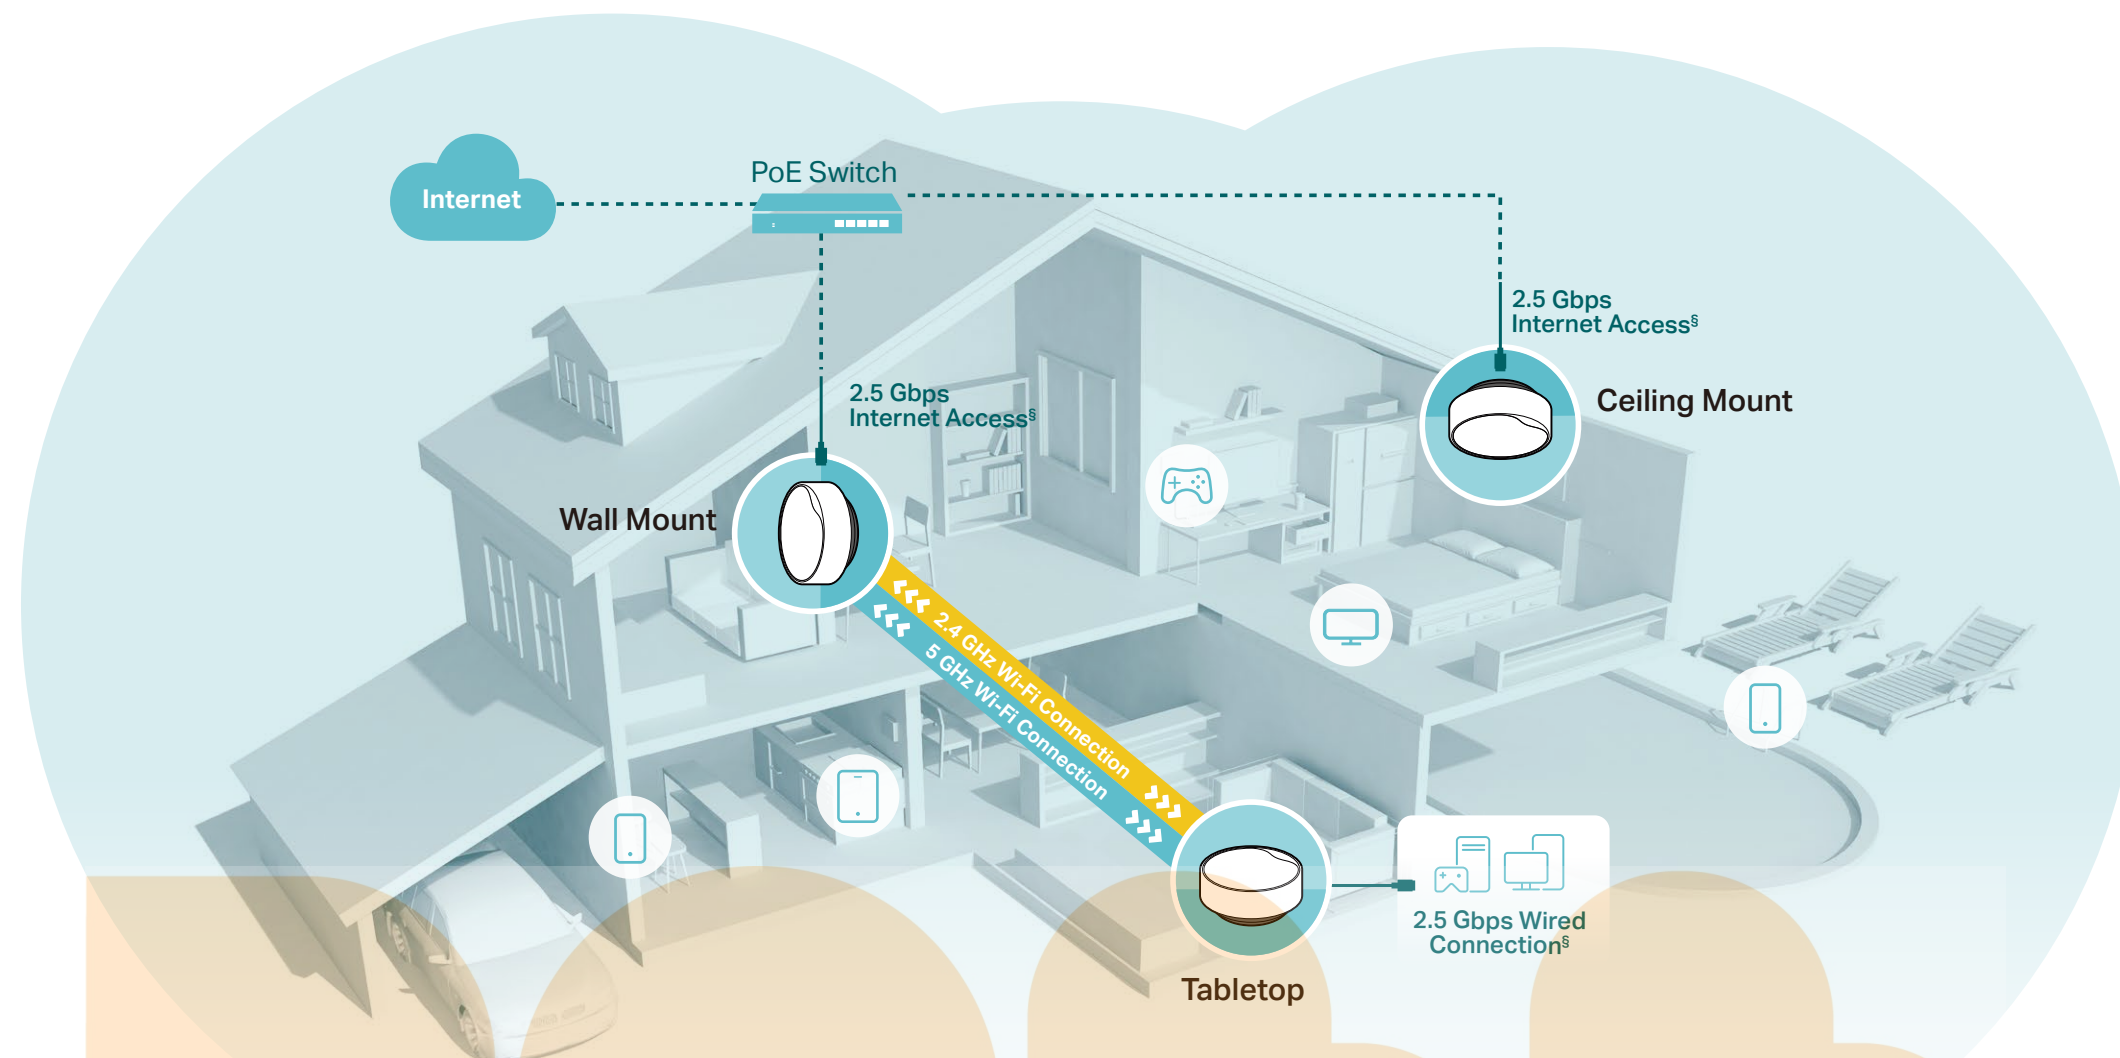

AX3000 Whole Home Mesh
Wi-Fi 6 System with PoE

Compatible with
amazon alexa

HomeShield

works with
Google Home

Multi-Scenario PoE Mesh Wi-Fi

Ceiling Mount

Wall Mount

Tabletop

we love smart

Deco X50-PoE

Highlights

Multi-Scenario PoE Mesh Wi-Fi

Flexible in Every Way

Deco X50-PoE lets you install, power, and access the internet exactly as you need. Place it on a tabletop or install it on a ceiling or wall with our adaptive accessories.

-  Multiple Installation Options
-  PoE/DC Power Supply
-  Wired and Wireless Backhaul
-  Supports Router/AP Mode

Seamless AI-Driven Mesh

Deco Mesh forms a unified network with built-in AI-Roaming technology creating the ideal Wi-Fi solution for your home. Walk to any room and enjoy seamless streaming at the fastest possible speeds.‡

Note: HomeShield includes the Free Basic Plan. Fees apply for the Pro Plan. Visit <https://www.tp-link/homeshield> for more information.

Easy Setup by Deco App

Easily set up Decos and find the ideal spot to place each unit