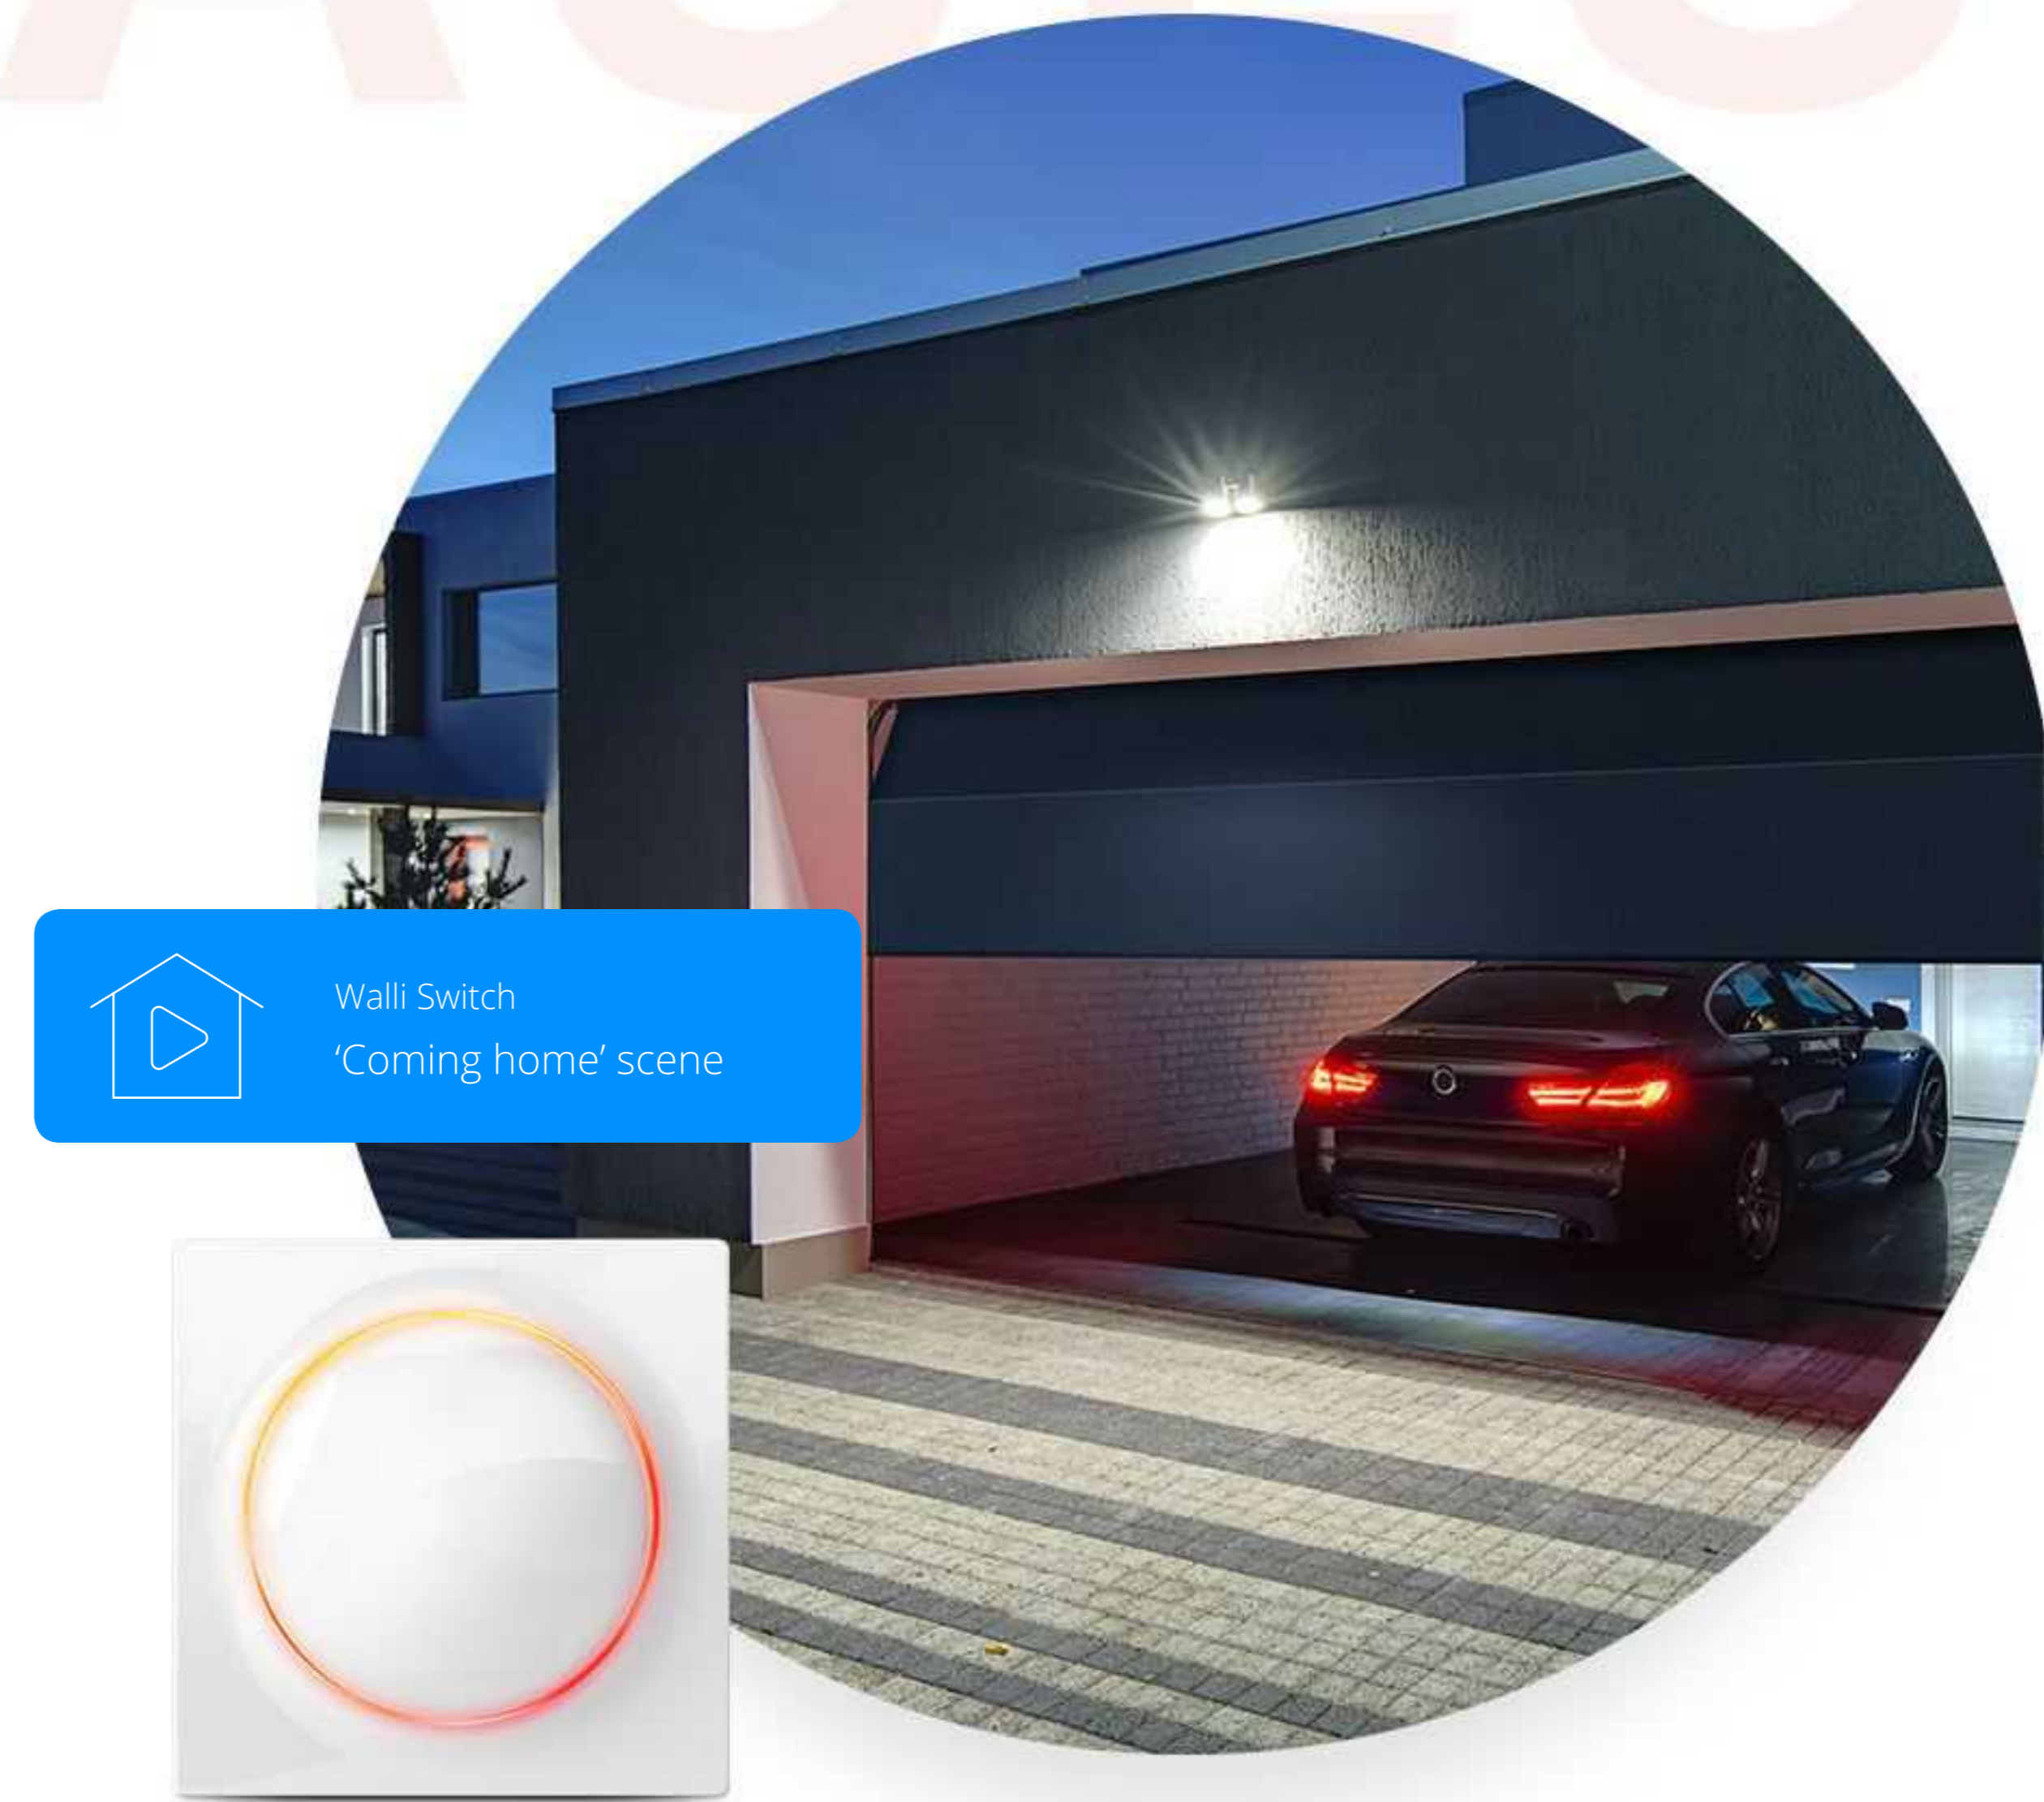

USE CASES

Back to home of the future

Imagine that you have come home after a hard day and within just one click you close the entrance gate and the garage, turn on the heating of the garage and turn off the light where you don't want it on anymore. Sounds like a science fiction scenario but Walli simply makes it your everyday life.