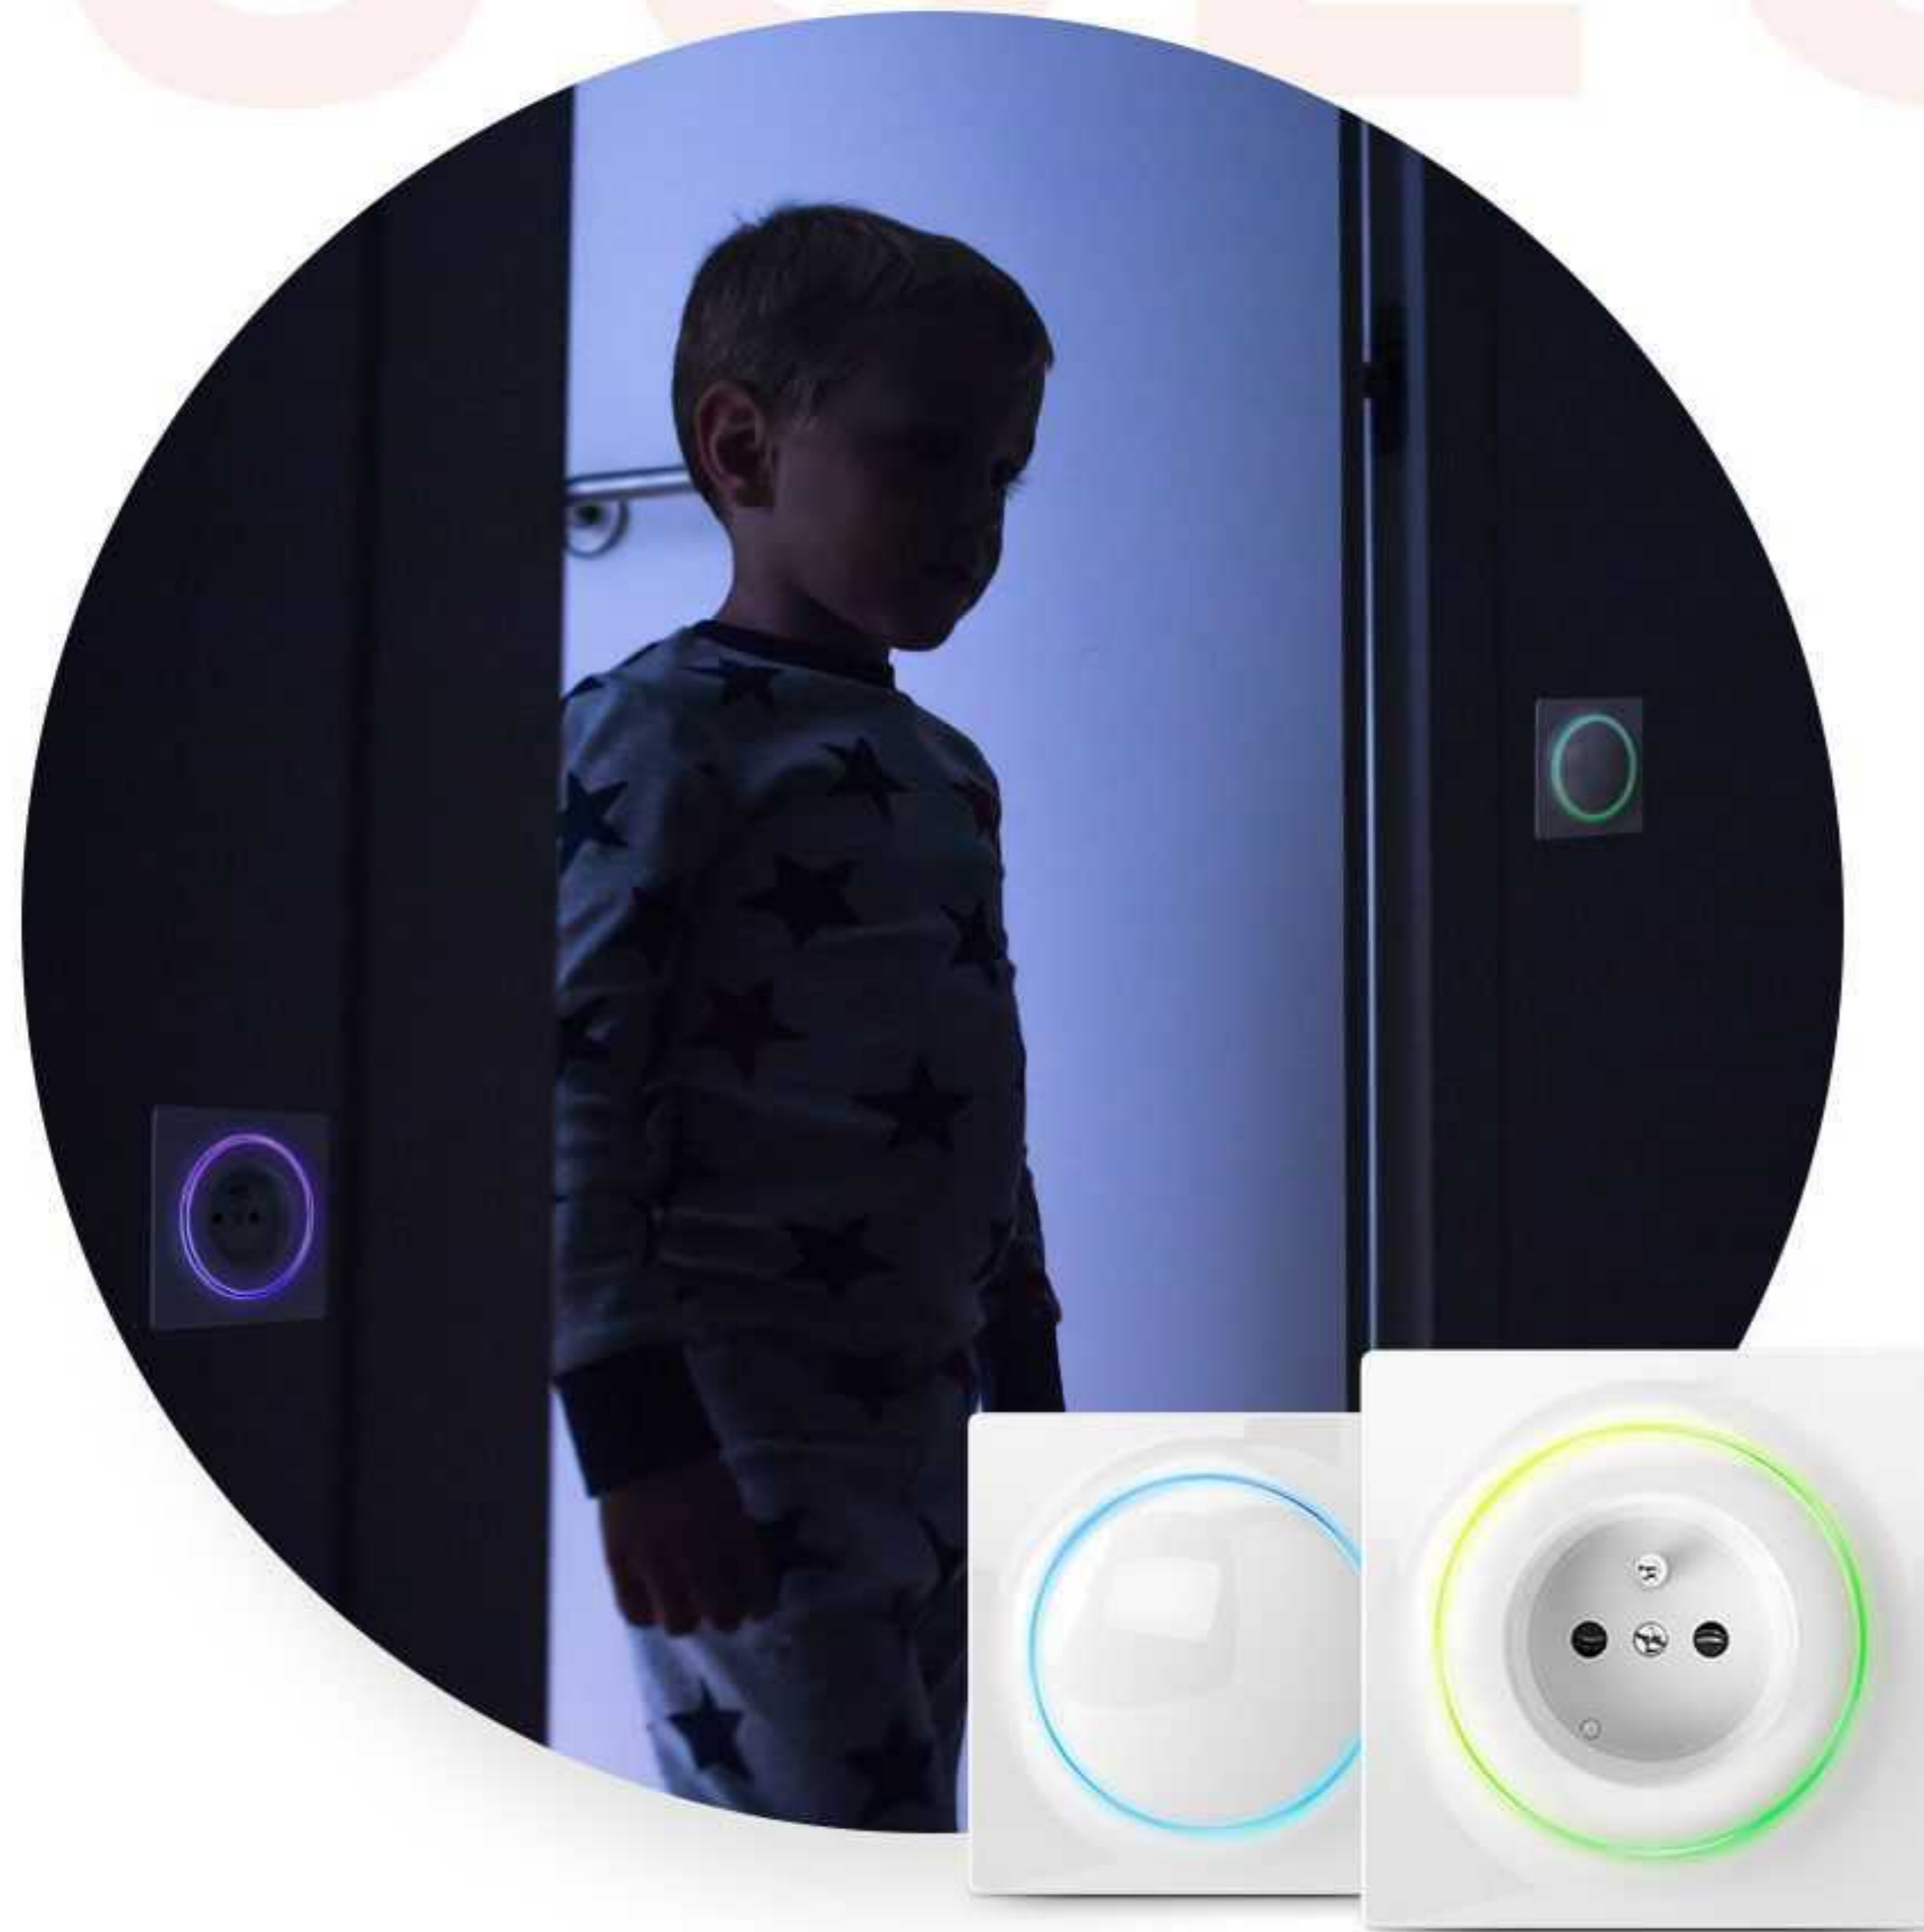

USE CASES

A night in the glow... of Walli

Little explorers which are brave during the day often seem to fear of the darkness. With Walli, the darkness is no longer terrifying because the night road for travellers is indicated by a glowing LED ring. They will always find the way to their parents room or bed.