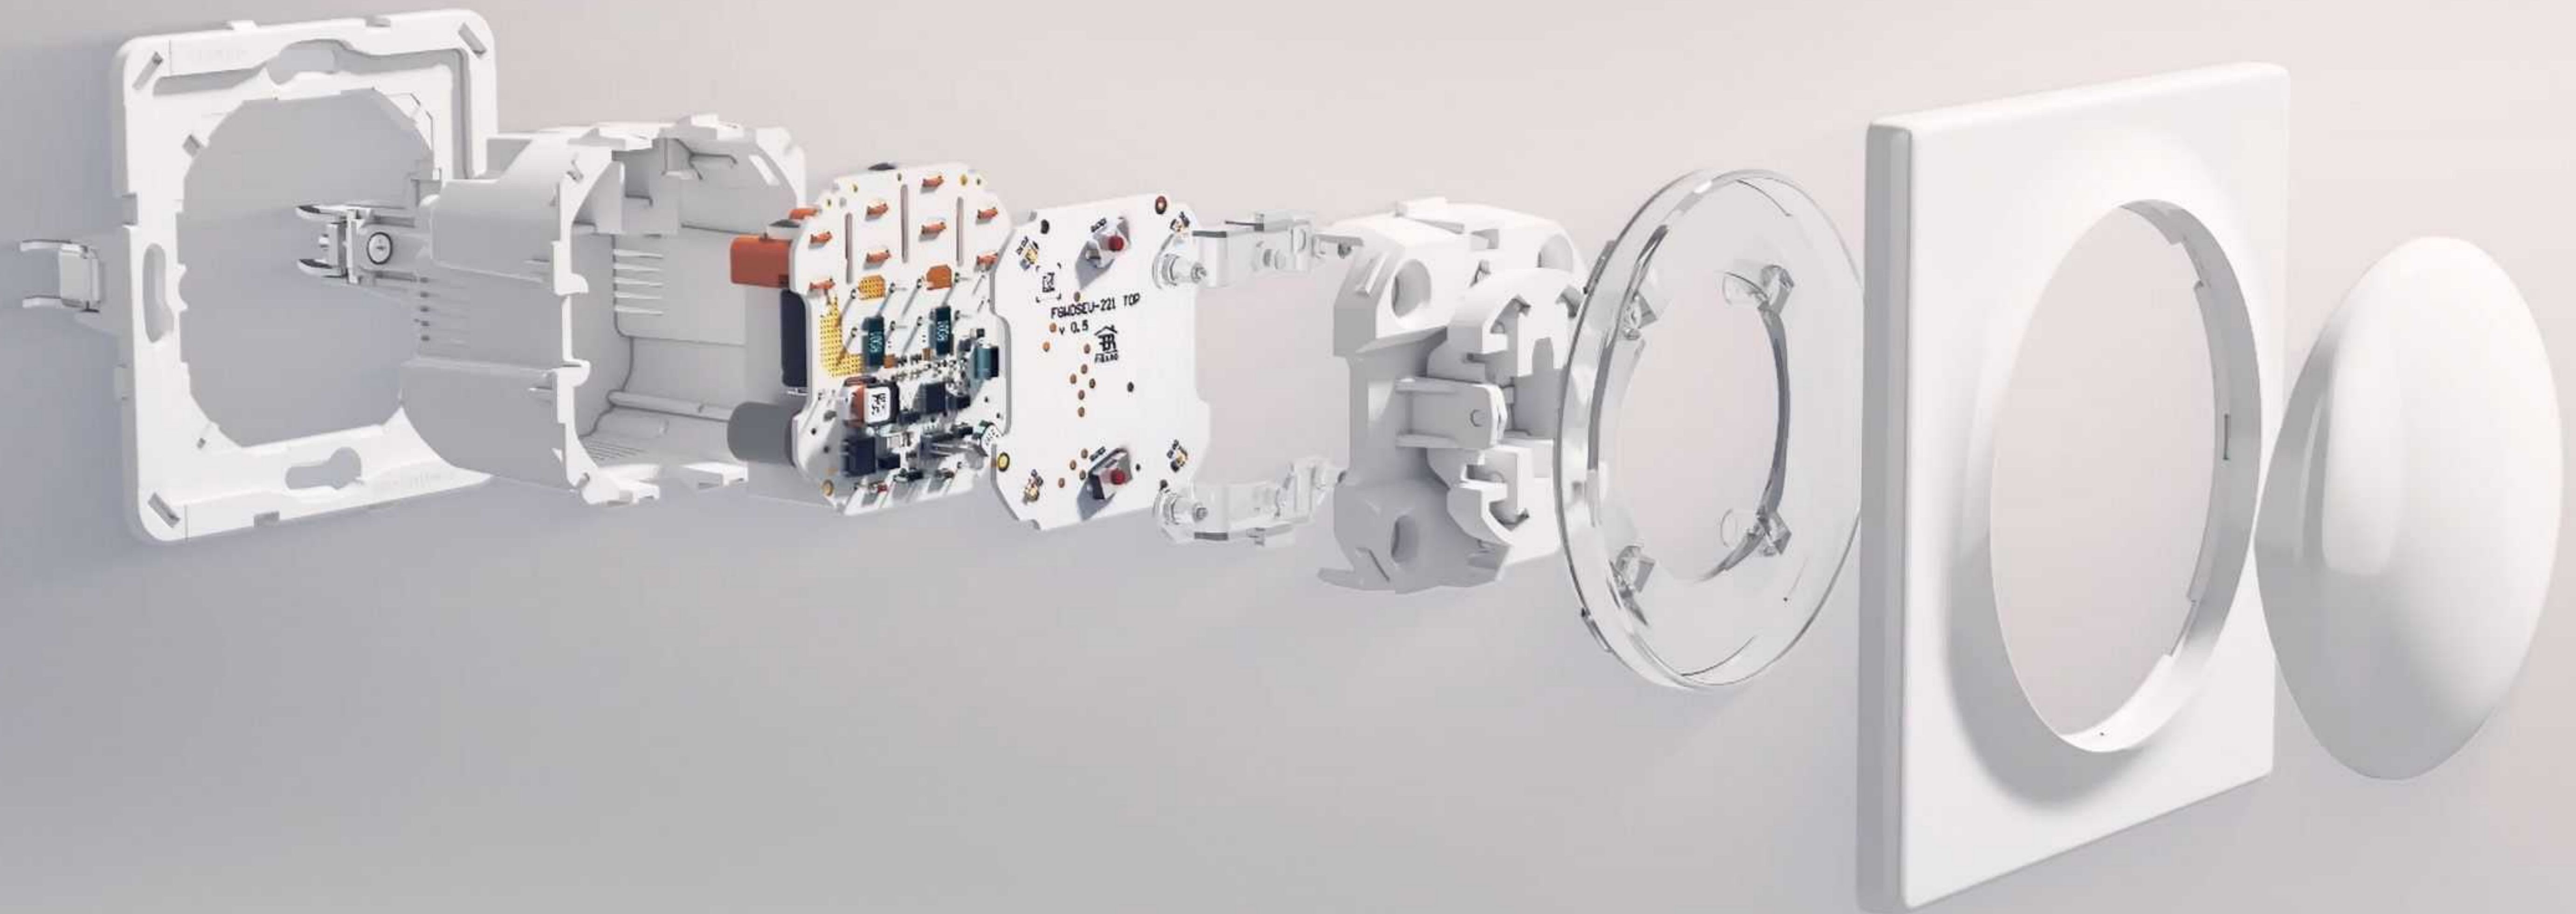

Reliable components and eye-catching details

In FIBARO quality and unique design always go hand in hand.
The Walli line has been designed to improve comfort and safety of your family for many years.