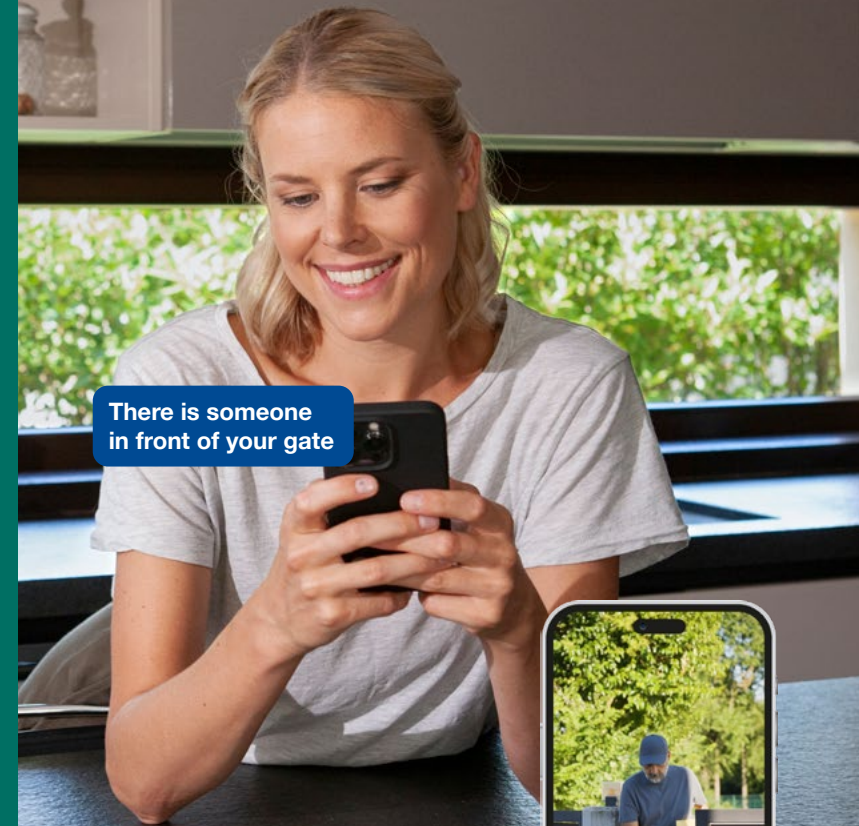

High-resolution
IP cameras for
an easy and
reliable security

*with MyEye Dome Lite

**with MyEye Bullet Lite

Advanced

High-resolution
IP cameras
with AI powered
image analysis

Always connected

Advanced image analysis

Light and sound alarm

Built-in loudspeaker and microphone

High resolution colour 24/7

There is someone in front of your gate

Yubii Home App

GET IT ON
Google Play

Download on the
App Store

Nice